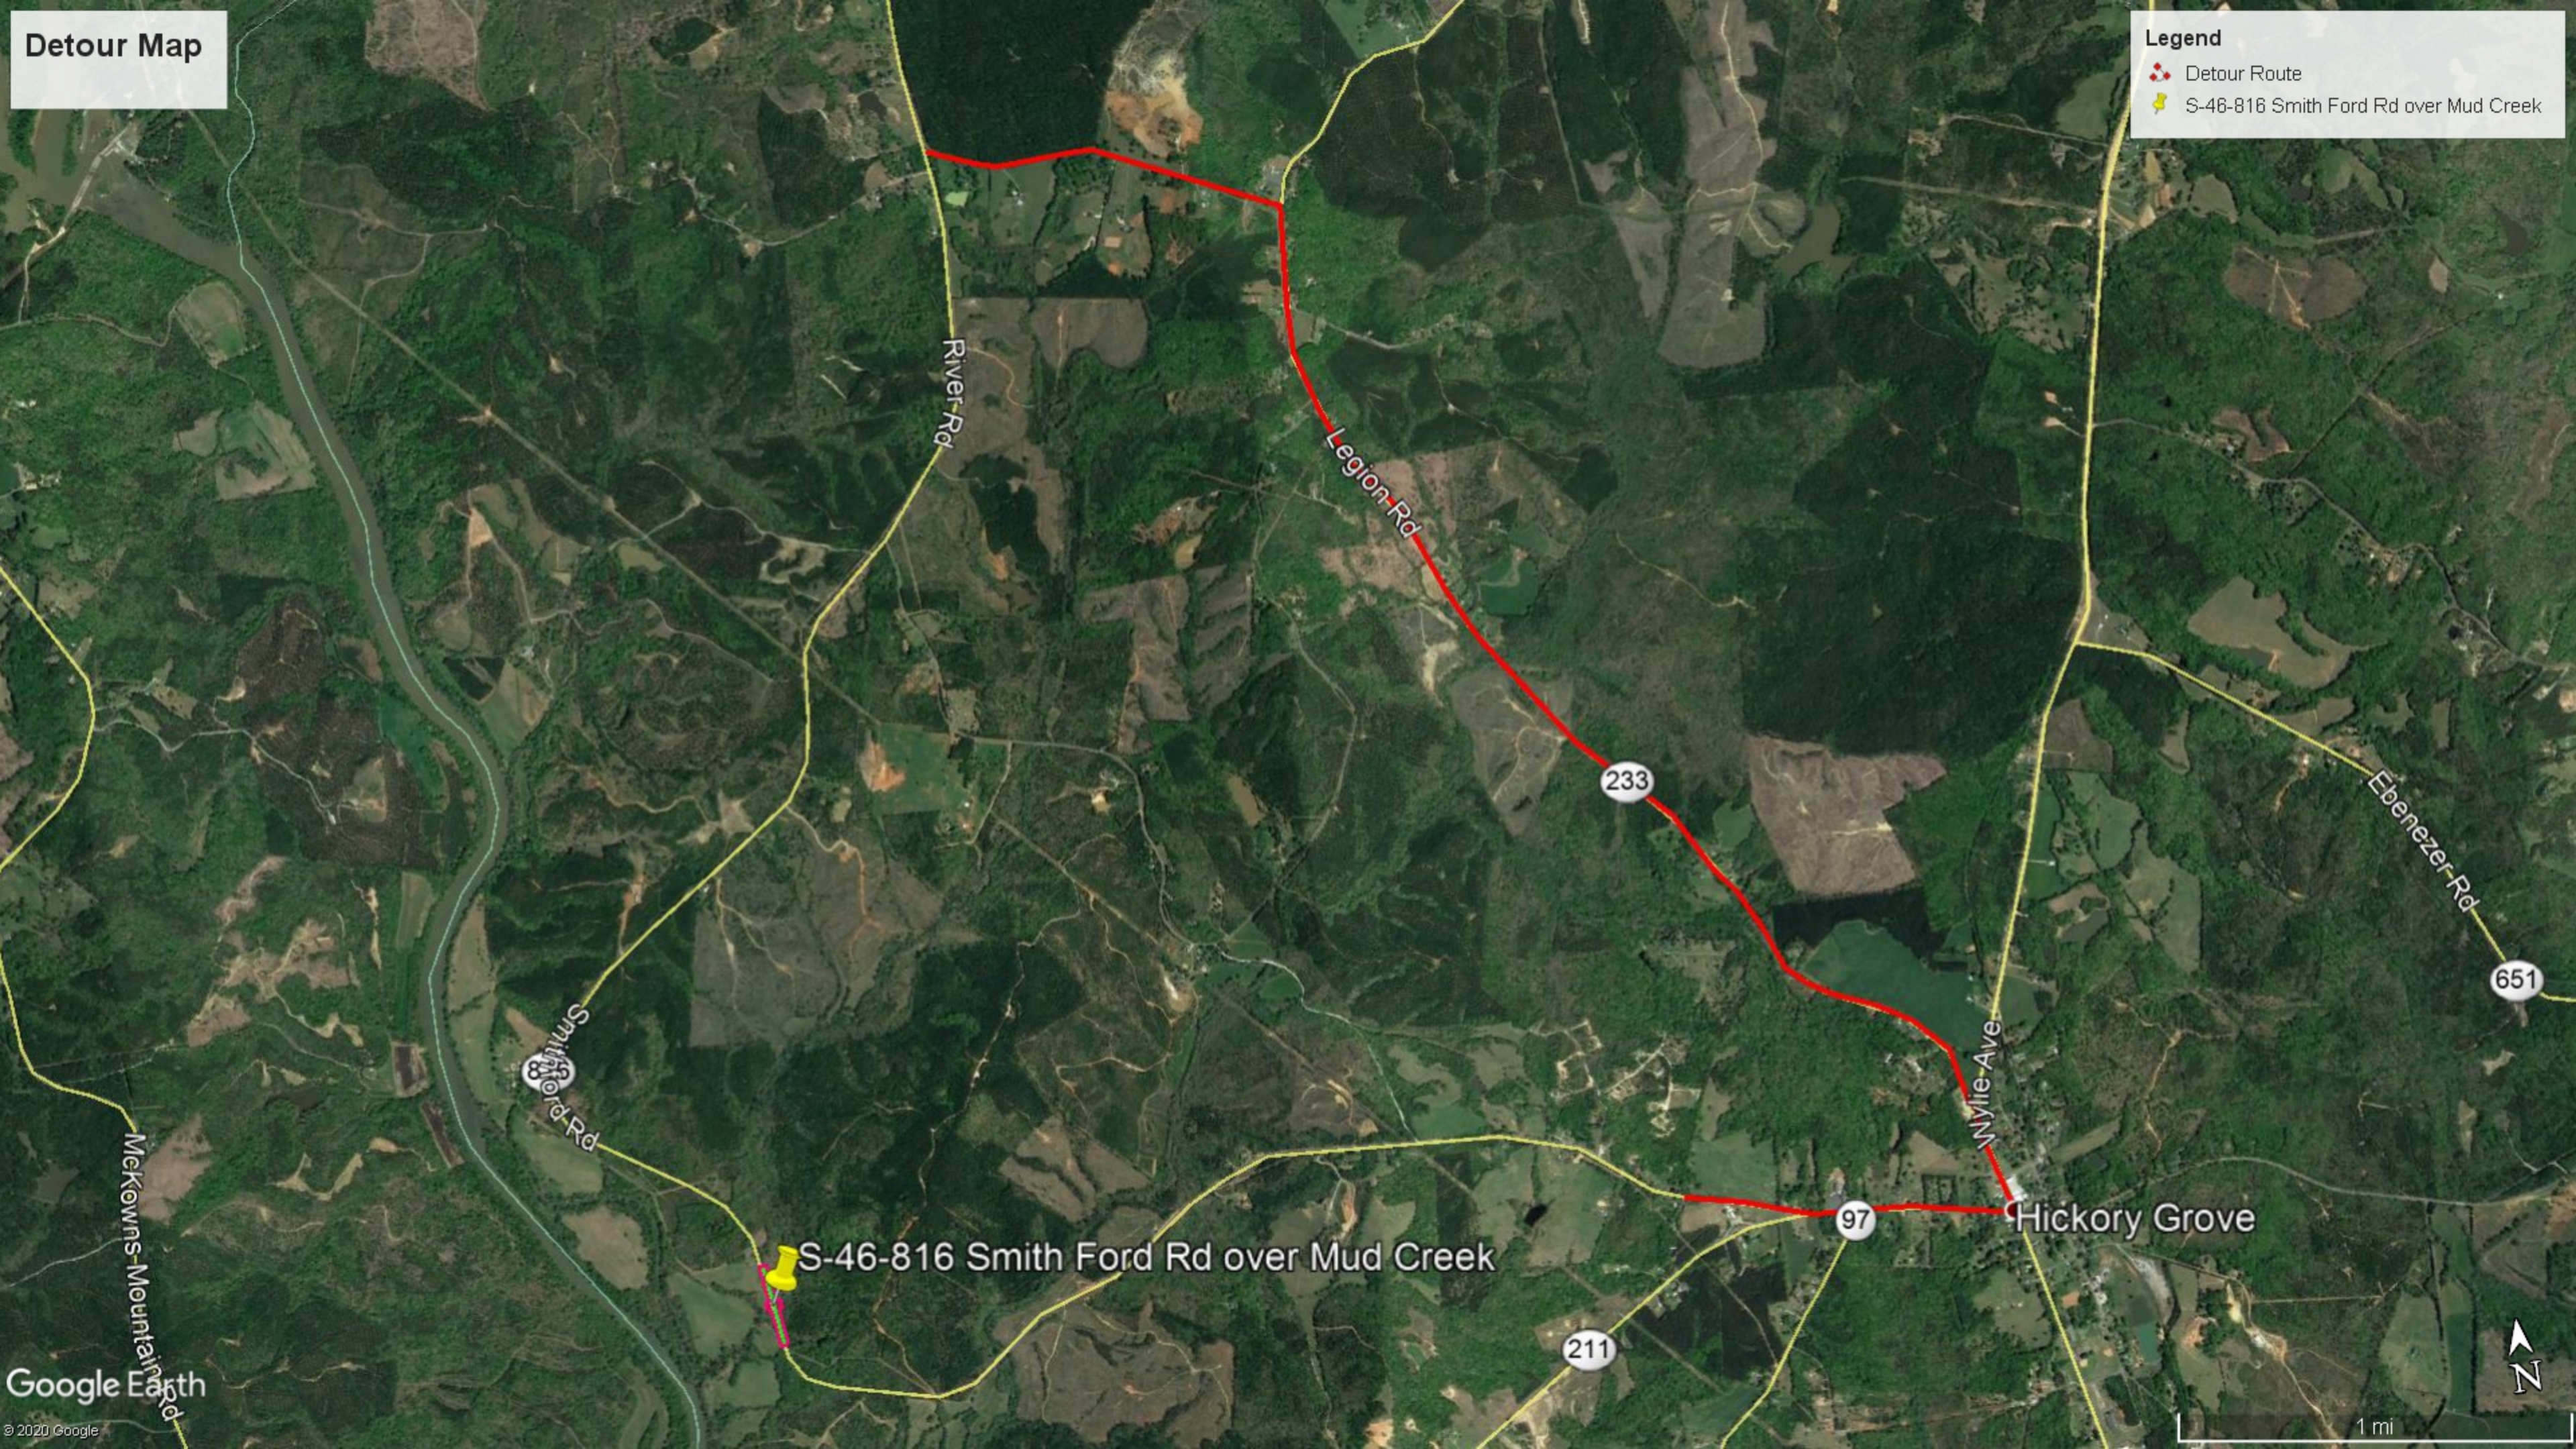

Detour Map

Legend

-  Detour Route
-  S-46-816 Smith Ford Rd over Mud Creek

River Rd

Legion Rd

233

651

Ebenezer Rd

Smith Ford Rd

Nylie Ave

Hickory Grove

S-46-816 Smith Ford Rd over Mud Creek

211

97